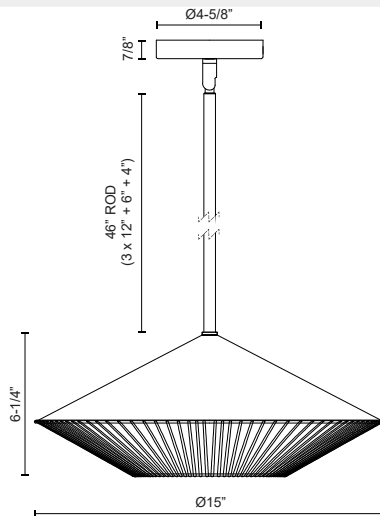

alora mood

P. 1.855.855.8926

CANADA: 19054 28TH Avenue Surrey - BC V3Z 6M3

USA: 3035 E. Lone Mountain Rd - Las Vegas, NV, 89081

DAPHNE PD633215

FIXTURE DIMENSIONS	D15" x H6-1/4"
LAMP TYPE	E26
MAX WATTAGE	60W
BULB QTY	1
BULBS INCLUDED	No
VOLTAGE	120V
MATERIAL	Steel + Rope
SHADE DETAILS	Steel Shade
ROD LENGTH	46" Max (3x12" + 1x6" + 1x4")
MINIMUM HANG HEIGHT	14"
SLOPED CEILING ADAPTABLE	Yes, Up to 45 Degrees
ILLUMINATION DIRECTION	Down
LOCATION	Damp
CANOPY DIMENSIONS	D4-5/8" x H7/8"
PAINT FINISH	MB01; WH01;

[D - Diameter, L - Length, W - Width, H - Height, E - Extension]

AVAILABLE FINISHES:

PD633215WHBR
White/Braided
Rope

PD633215MBBR
Matte
Black/Braided
Rope

*For complete warranty terms, please visit: www.aloralighting.com/warranty